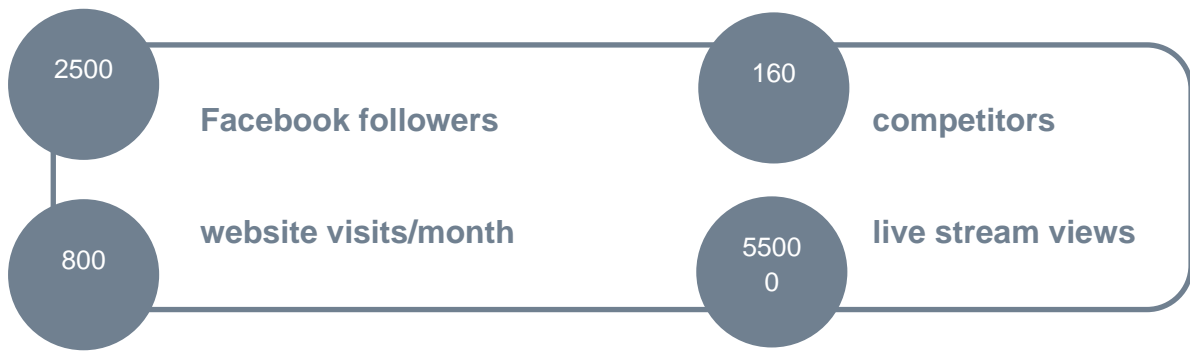

COMPETITIONS IN THE MEDIA

Climbing New Zealand has partnered with New Zealand Sports Collective and Sky Sport NEXT to live stream all our major events. This is a massive boost for the sport and great exposure for sponsors.

Past media coverage includes: TV One, New Zealand Herald, The Bulletin, Christchurch Press, Otago Daily Times, Waikato Times, East & Bays Courier, Rotorua Daily Post, Western Leader, North Shore Times, Eastern Courier, Western Leader, Central Leader, NZ Alpine Club “The Climber” magazine.

PAST SPONSORS