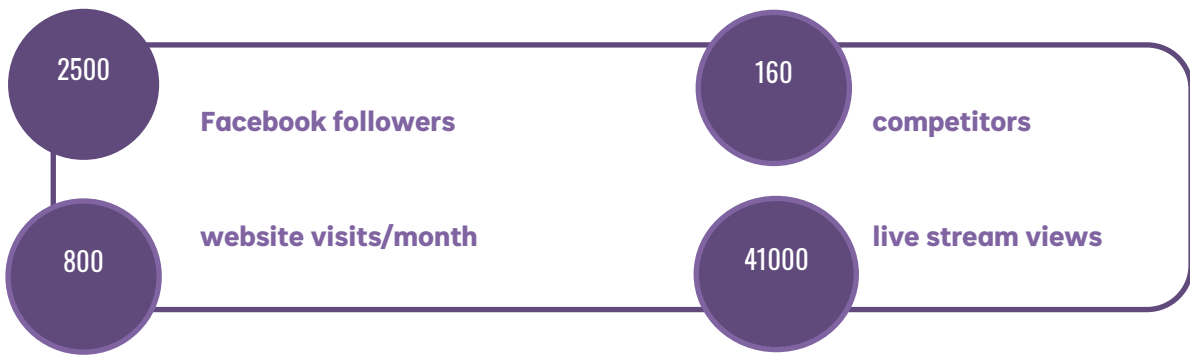

COMPETITIONS IN THE MEDIA

Past media coverage includes: Sky Sport Next, Sky TV, The Crowd Goes Wild, TV One, New Zealand Herald, The Bulletin, Christchurch Press, Otago Daily Times, Waikato Times, East & Bays Courier, Rotorua Daily Post, Western Leader, North Shore Times, Eastern Courier, Western Leader, Central Leader, NZ Alpine Club "The Climber" magazine, Radio Sport, Today FM,

PAST SPONSORS